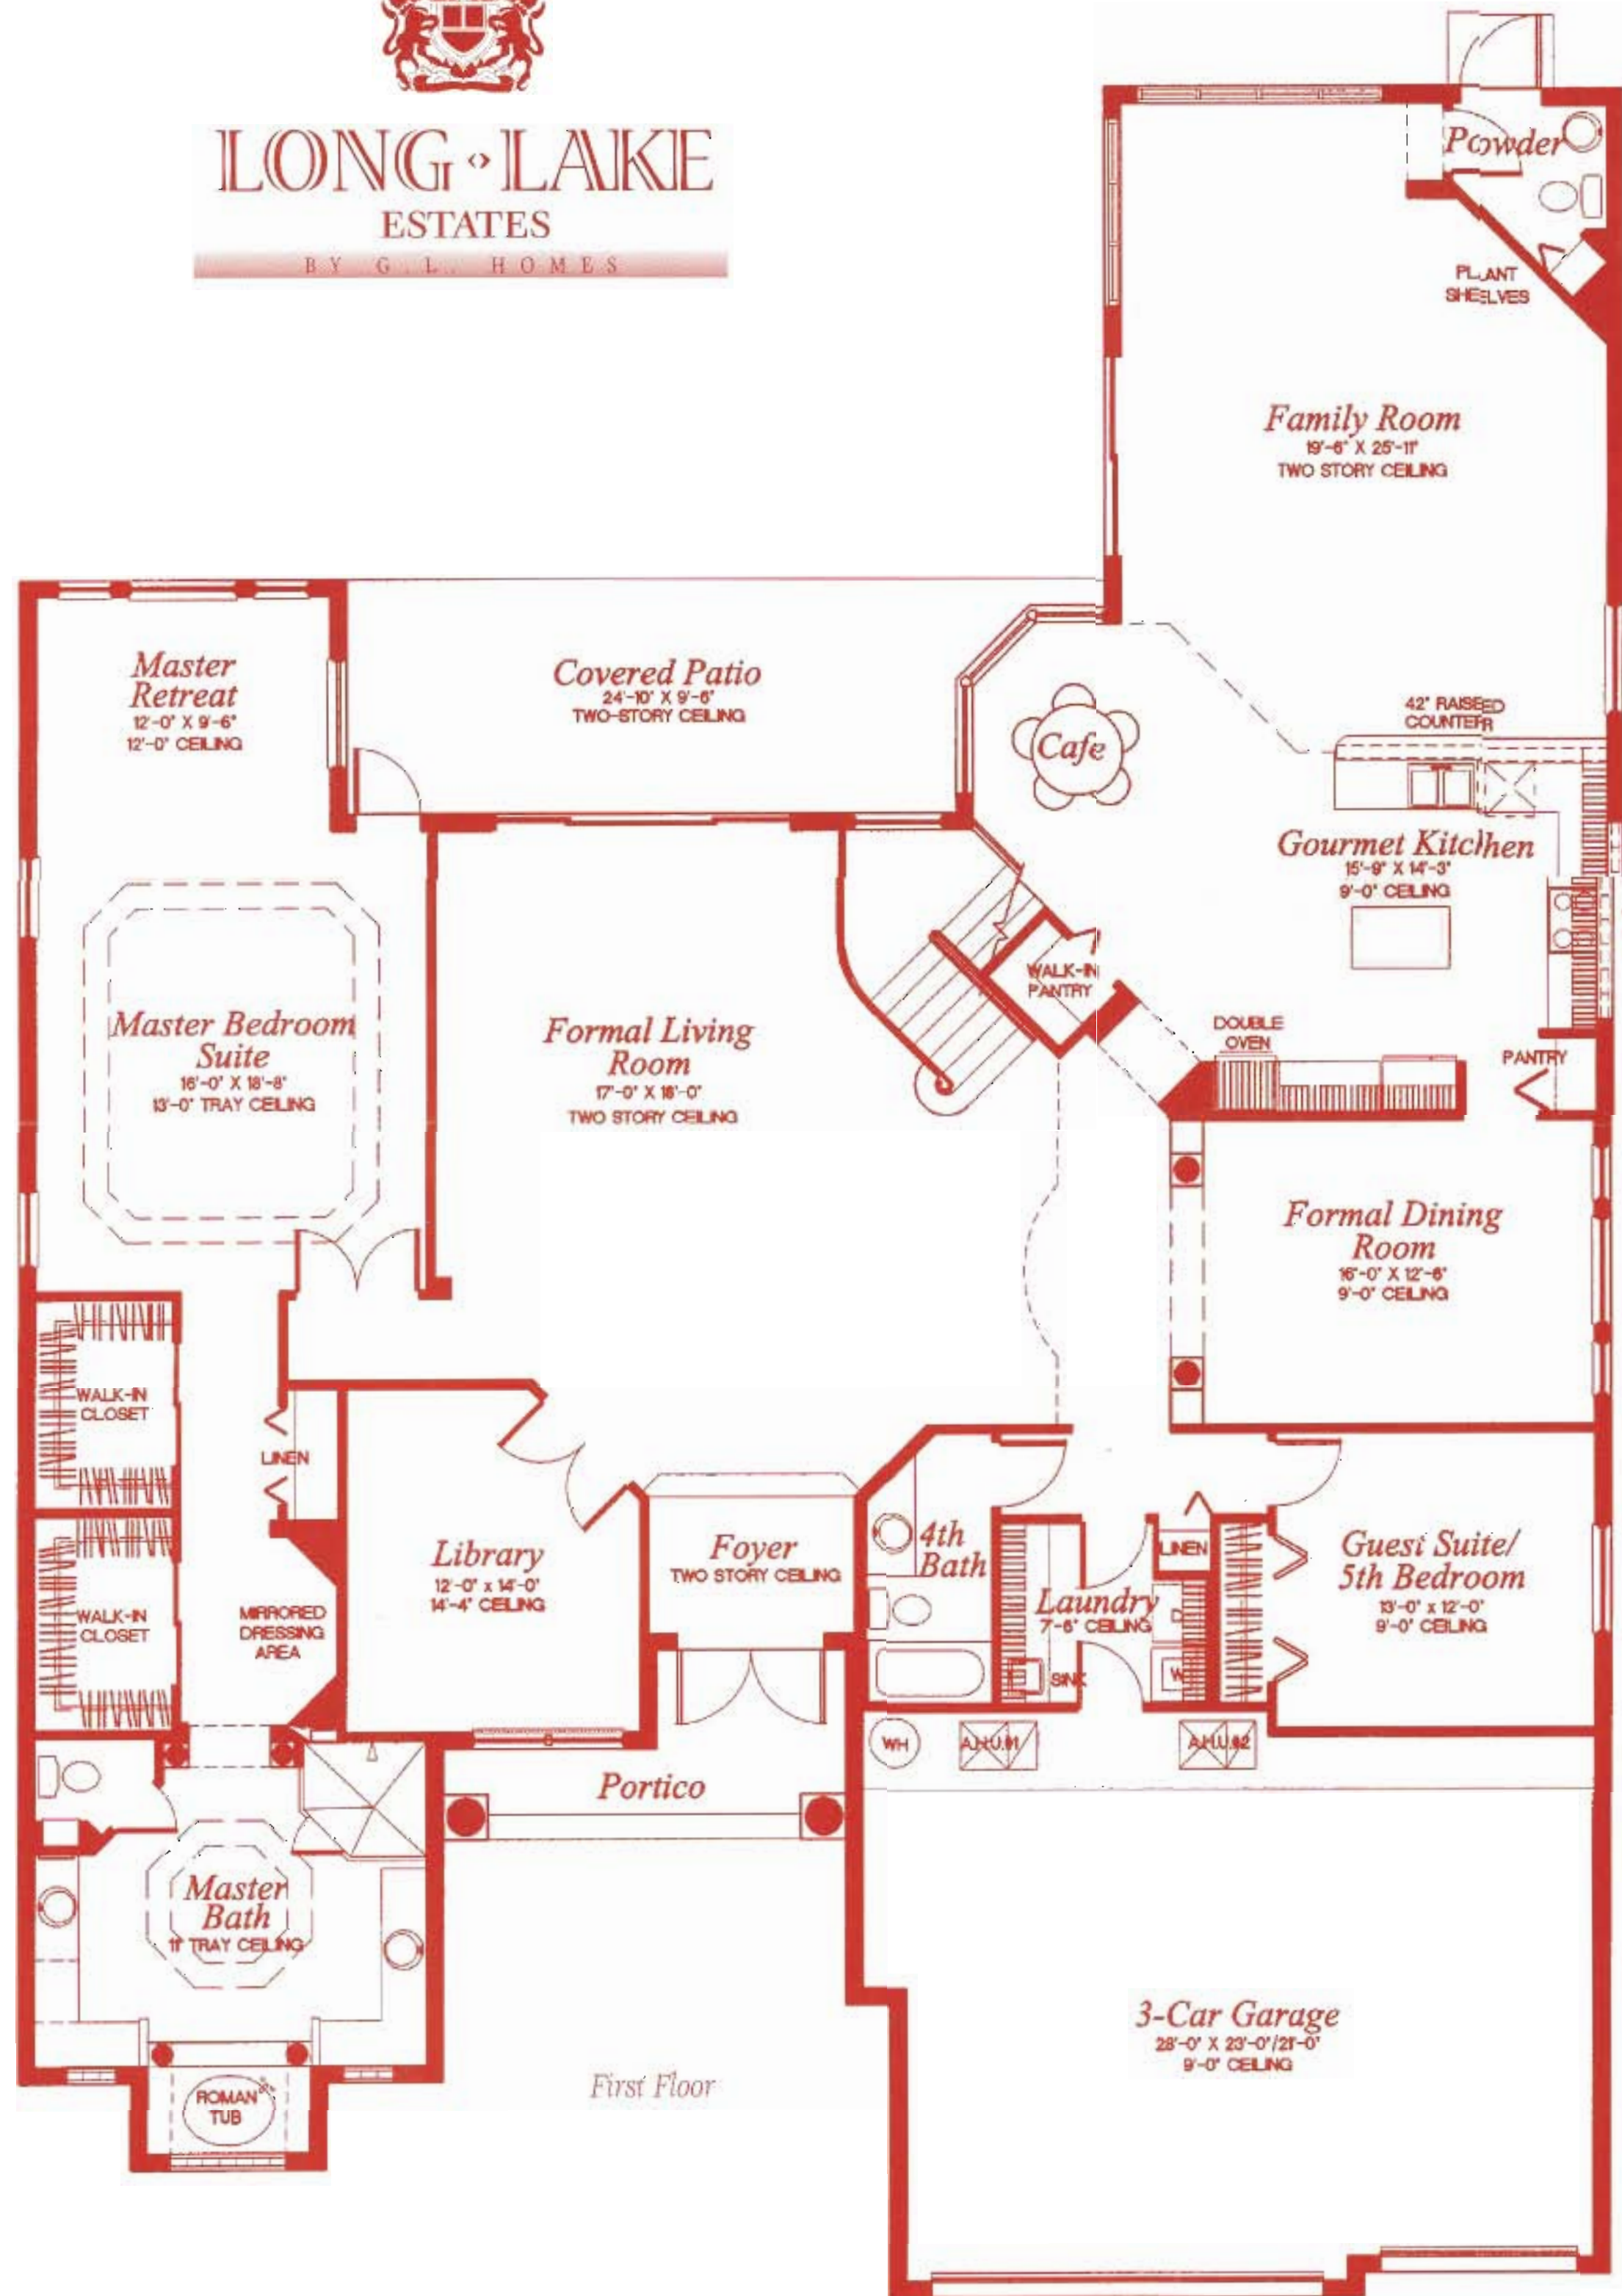

**LONG LAKE**  
ESTATES  
BY G. L. HOMES

**RENOIR/6**

4,811 A/C Sq. Ft. • 5,837 Total Sq. Ft.