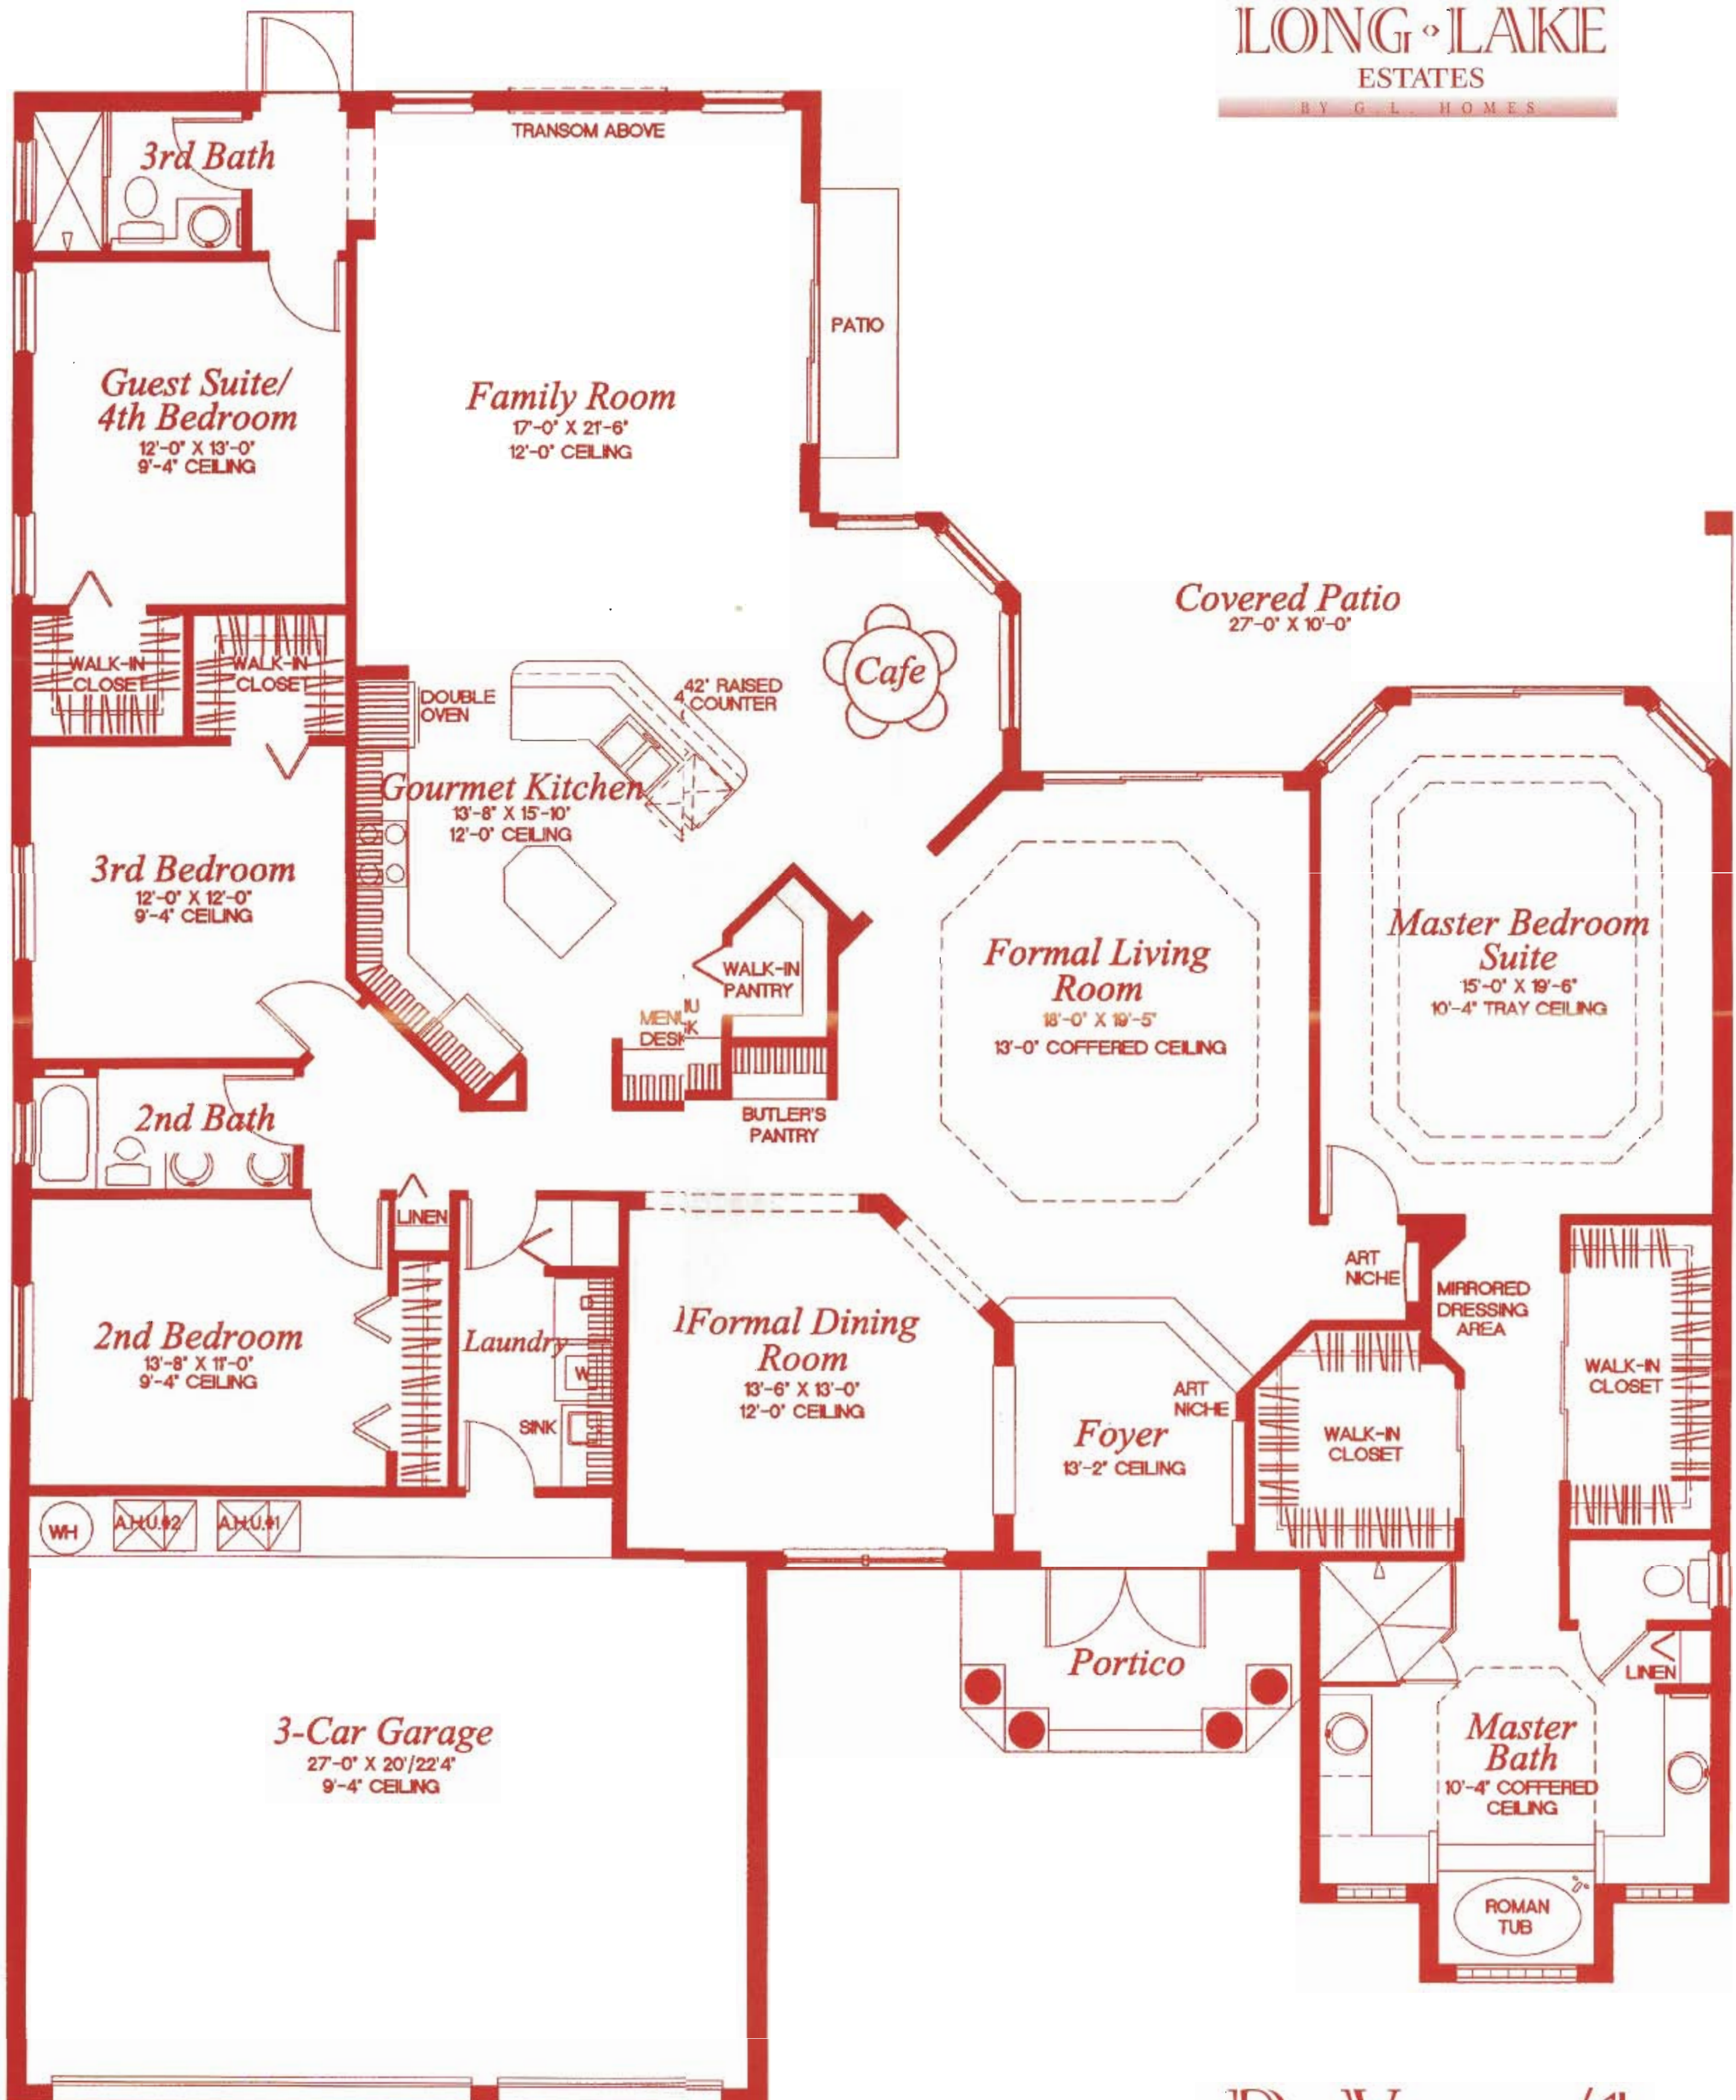

LONG LAKE
ESTATES
BY G. L. HOMES

DAVINCI/1

3,062 A/C Sq. Ft. • 4,019 Total Sq. Ft.